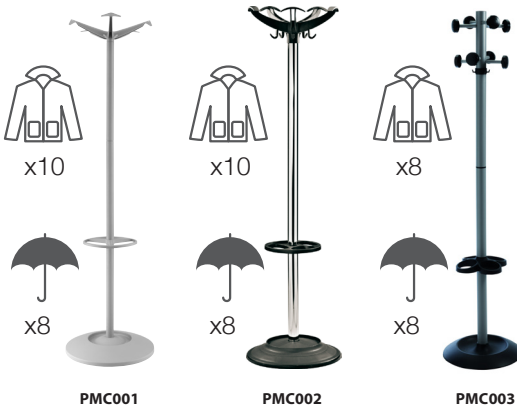

2x Sienna Stool

2 YR

Only
£98.00
Each

- 2 Year warranty
- Sold in packs of 2

CODE	DESCRIPTION	PRICE
SIE50009	Chrome 4 leg	£196.00

Black
K
Blue
B
Grey
G
Orange
OR

Coat Stands

From
£54.00