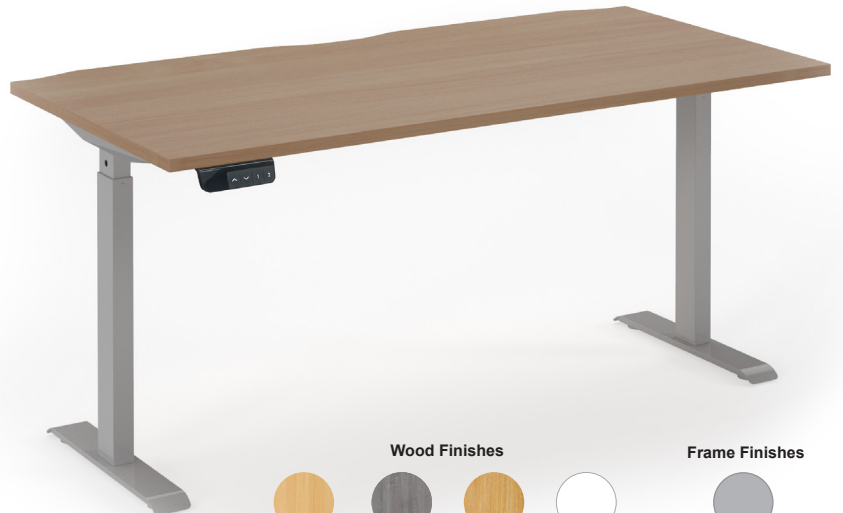

Elev8 Sit-Stand Desk

From
£229.00

- Single straight desks 800mm deep scallop tops with 70kg weight load
- The single motor adjusts the desktop height from 685mm to 1185mm
- Silver Frame

CODE	WIDTH	DEPTH	PRICE
EVE-1200	1200	800	£229.00
EVE-1400	1400	800	£239.00
EVE-1600	1600	800	£249.00